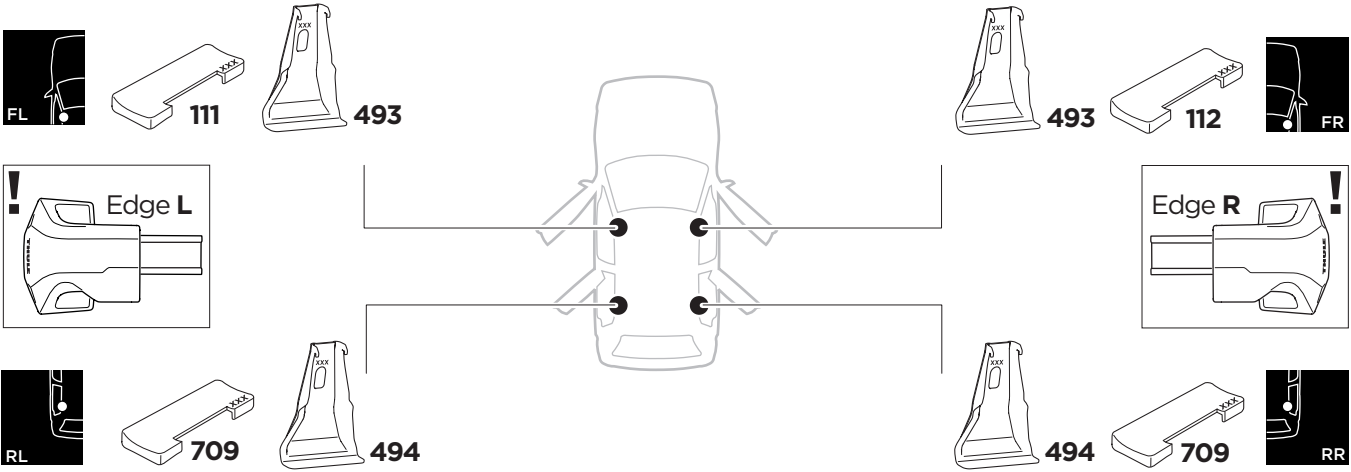

1

Kit 145283

SKODA Octavia, 5-dr Hatchback, 21-

ISO 11154-E

THULE WingBar Evo	THULE WingBar Edge	THULE WingBar	THULE SquareBar Evo	Evo X (scale)	Edge X (scale)
SKODA Octavia, 5-dr Hatchback, 21-				41	O
THULE ProBar Evo	THULE SlideBar Evo				X (mm/inch)
SKODA Octavia, 5-dr Hatchback, 21-				1061 mm / 41 3/4"	

THULE WingBar Evo	THULE WingBar Edge	THULE WingBar	THULE SquareBar Evo	Evo Y (scale)	Edge Y (scale)
SKODA Octavia, 5-dr Hatchback, 21-				36,5	F
THULE ProBar Evo	THULE SlideBar Evo				Y (mm/inch)
SKODA Octavia, 5-dr Hatchback, 21-				1016 mm / 40"	

	W (mm/inch)	Z (mm/inch)
SKODA Octavia, 5-dr Hatchback, 21-	760 mm / 29 7/8"	215 mm / 8 1/2"