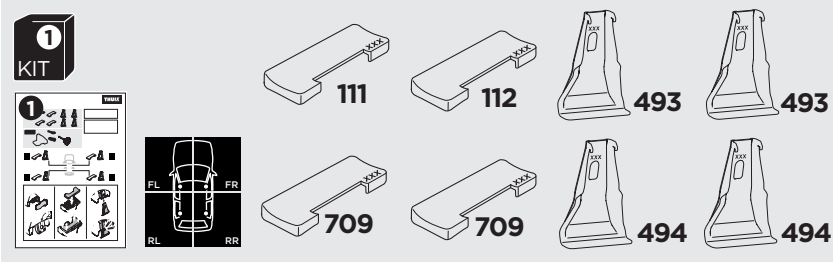

1

Kit 145283

SKODA Octavia, 5-dr Hatchback, 21-

ISO 11154-E

THULE WingBar Evo	THULE WingBar Edge	THULE WingBar	THULE SquareBar Evo	Evo X (scale)	Edge X (scale)
SKODA Octavia, 5-dr Hatchback, 21-				41	O
THULE ProBar Evo	THULE SlideBar Evo				X (mm/inch)
SKODA Octavia, 5-dr Hatchback, 21-				1061 mm / 41 3/4"	

THULE WingBar Evo	THULE WingBar Edge	THULE WingBar	THULE SquareBar Evo	Evo Y (scale)	Edge Y (scale)
SKODA Octavia, 5-dr Hatchback, 21-				36,5	F
THULE ProBar Evo	THULE SlideBar Evo				Y (mm/inch)
SKODA Octavia, 5-dr Hatchback, 21-				1016 mm / 40"	

	W (mm/inch)	Z (mm/inch)
SKODA Octavia, 5-dr Hatchback, 21-	760 mm / 29 7/8"	215 mm / 8 1/2"